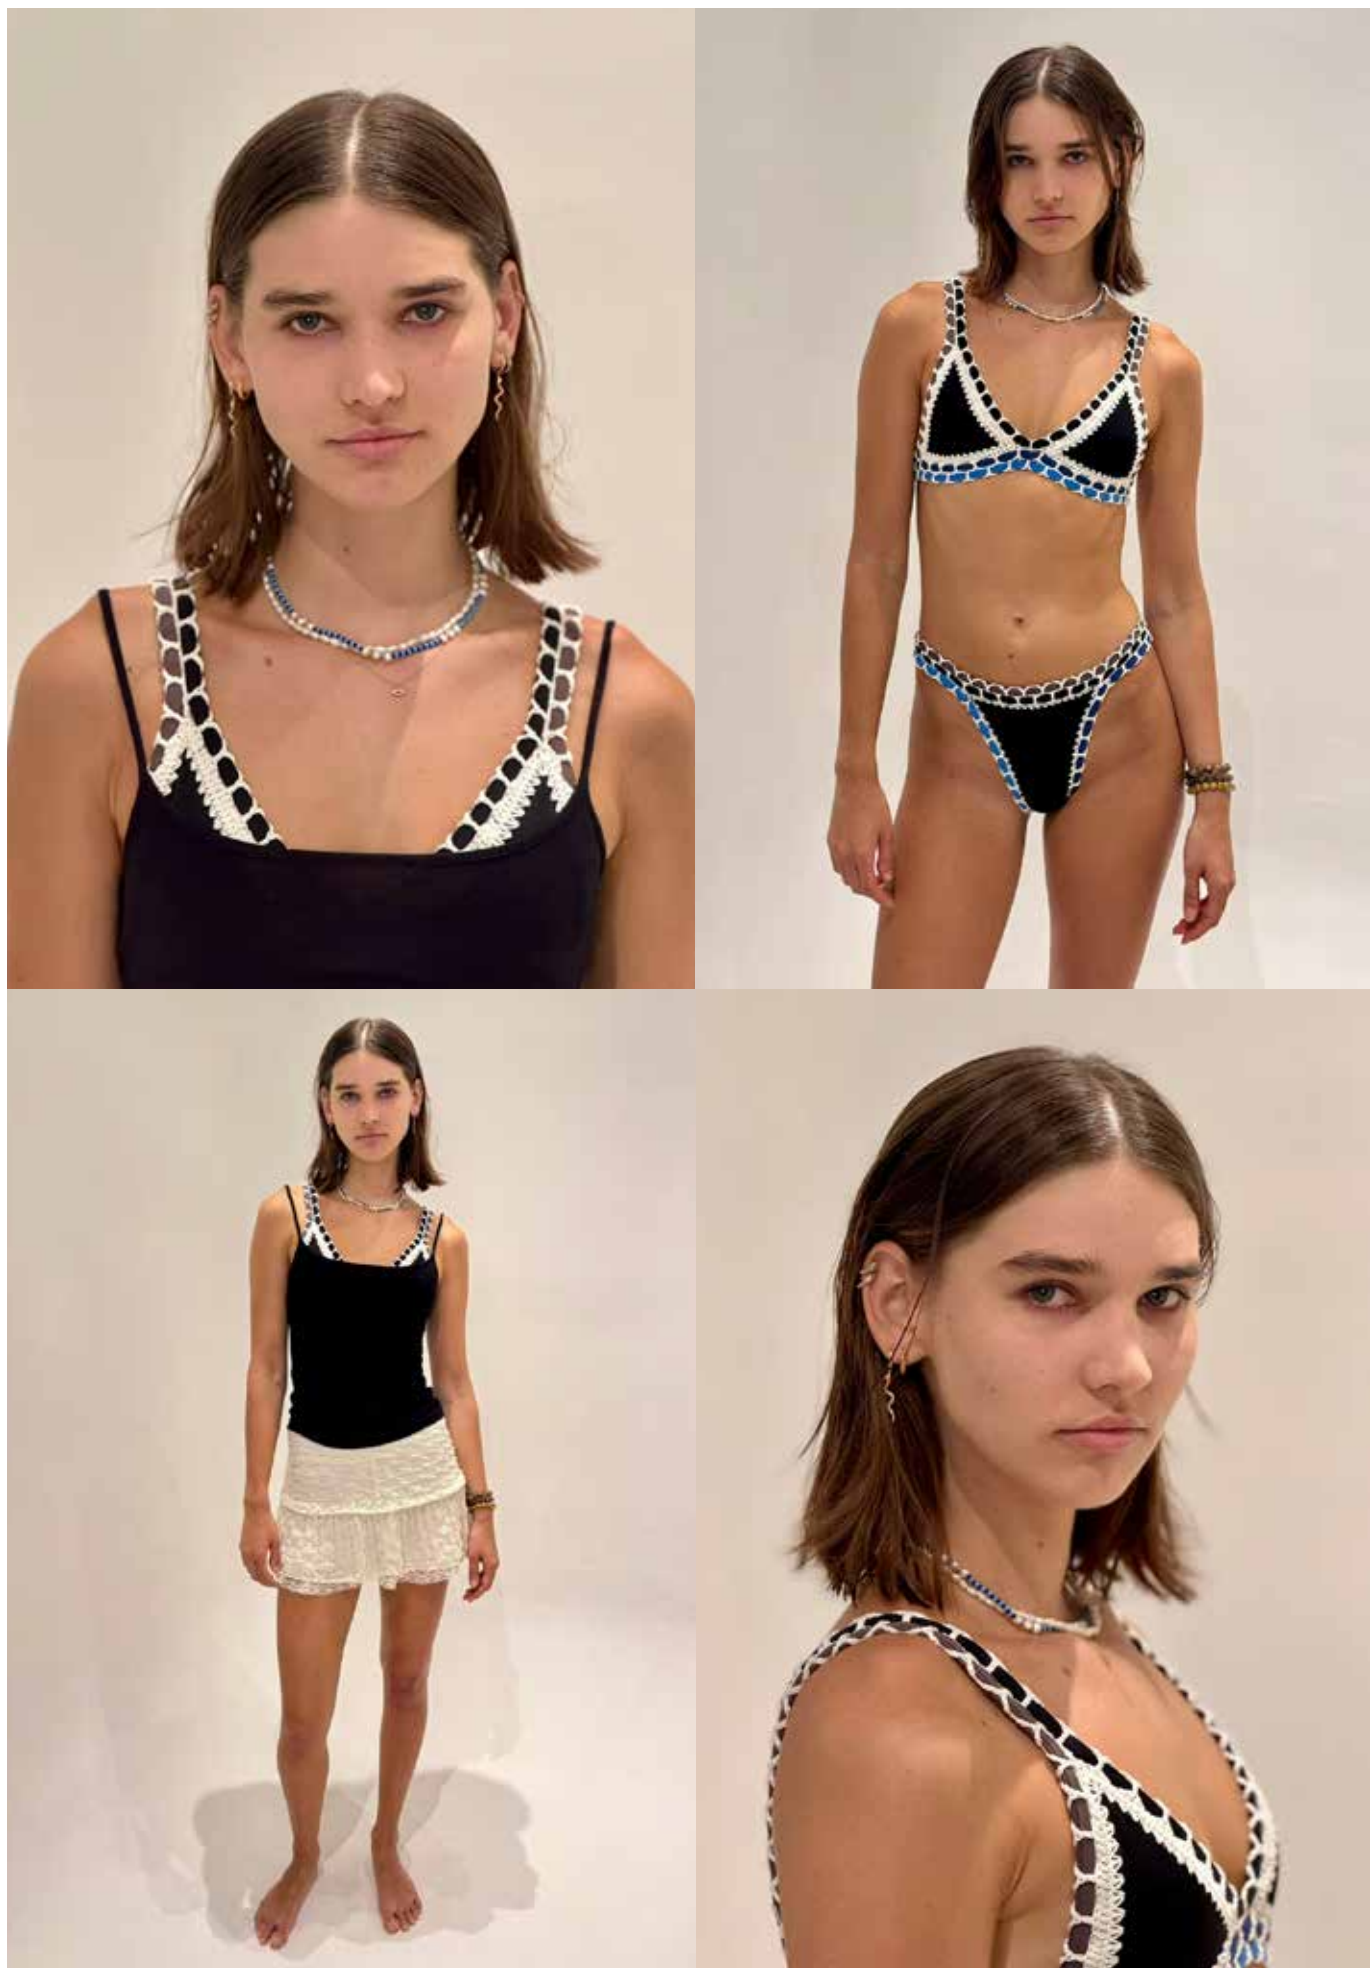

BALI MODEL AGENCY

DASHA A

HEIGHT: 179CM • BUST: 87CM • WAIST: 66CM • HIPS: 93CM • SHOE SIZE: 40