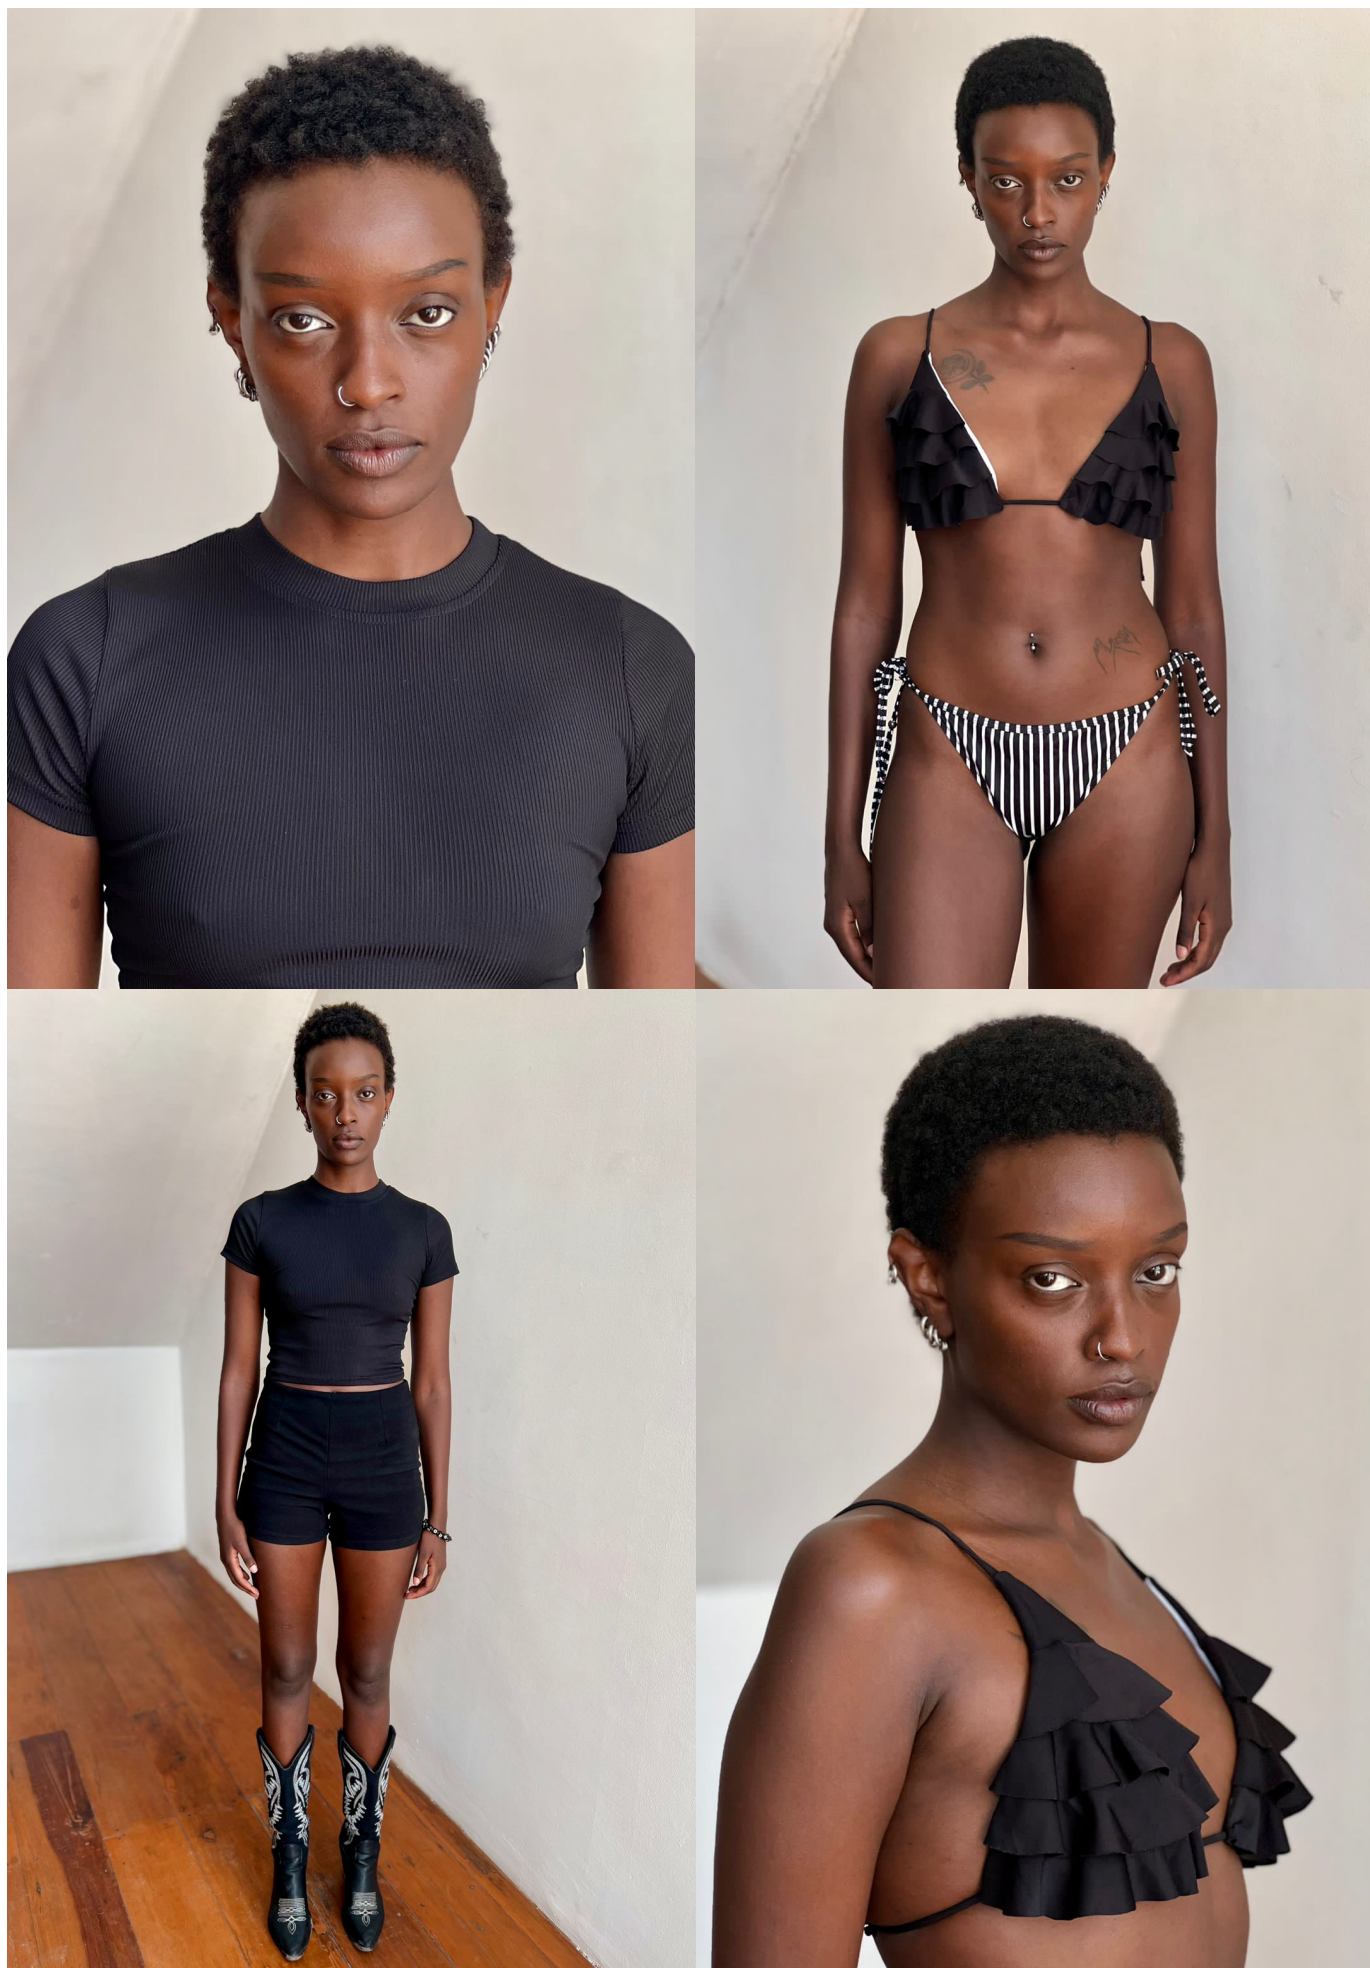

BALI MODEL AGENCY

DIVINE

HEIGHT: 173CM • BUST: 81CM • WAIST: 65CM • HIPS: 92CM • SHOE SIZE: 39