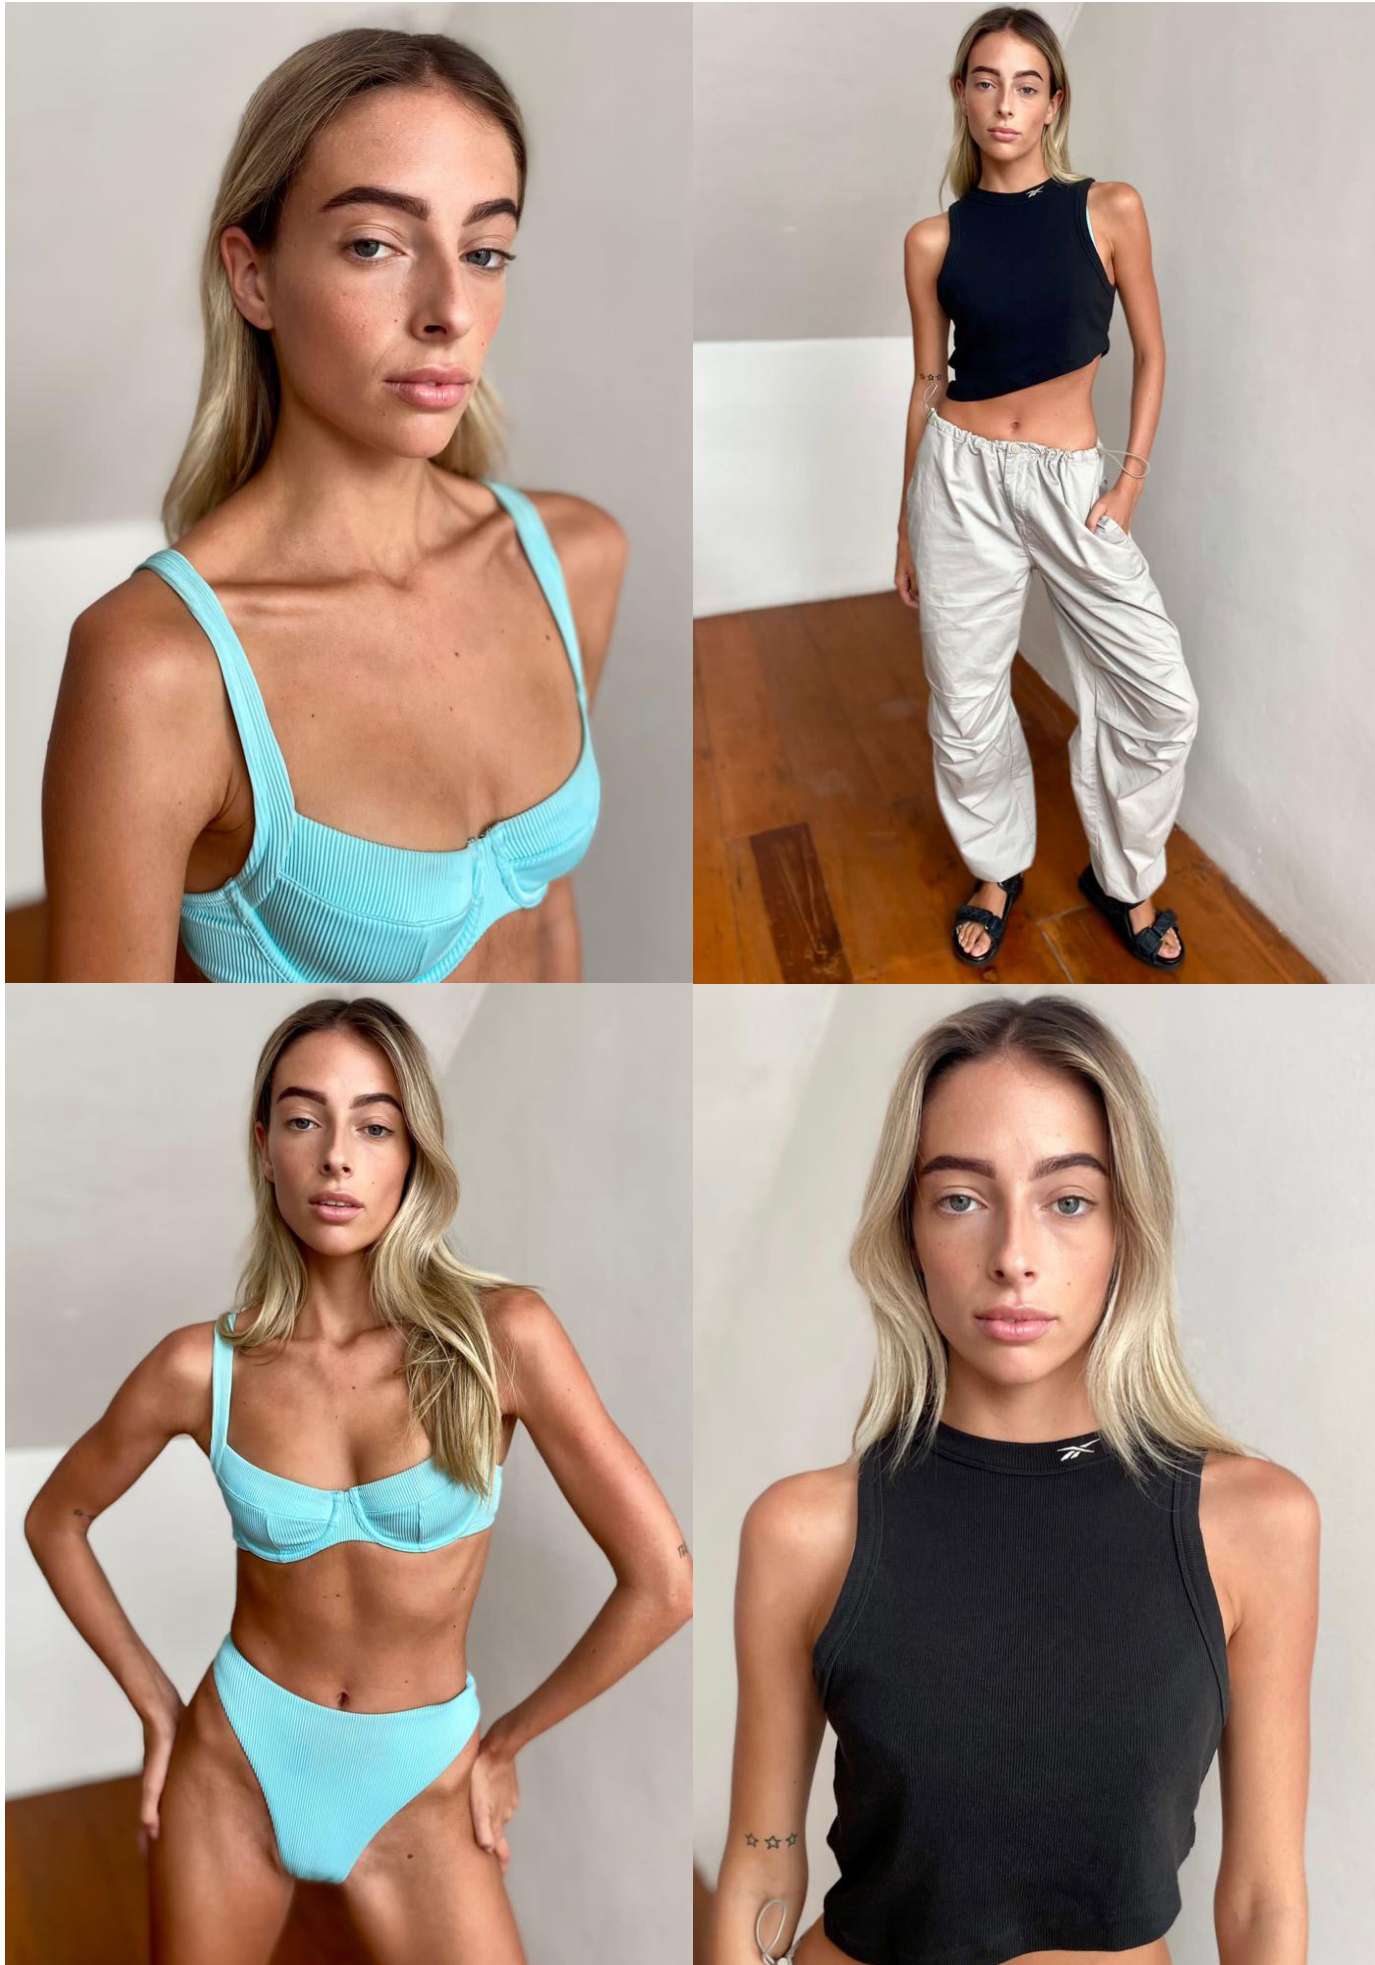

BALI MODEL AGENCY

TALISHA J

HEIGHT: 172CM • BUST: 75CM • WAIST: 65CM • HIPS: 90CM • SHOE SIZE: 38