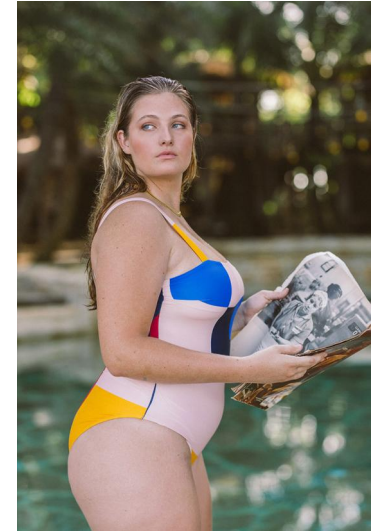

BALI MODEL AGENCY

SKYE

Height: 185 cm Bust: 120 cm Waist: 109 cm Hips: 132 cm
Shoe: 43

Jalan Pantai Pererenan 98B Pererenan, Mengwi, Bali 80351, Indonesia
+62(0)81353519946 | contact@balimodelagency.com