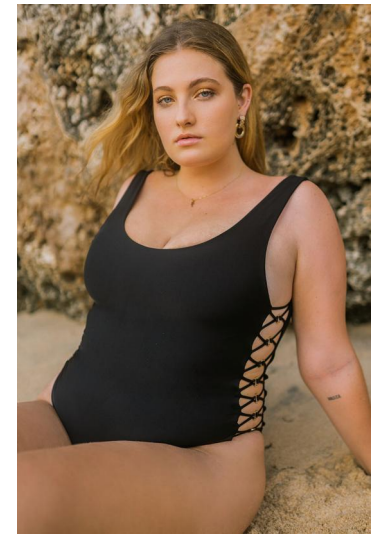

BALI MODEL AGENCY

SKYE

Height: 185 cm Bust: 120 cm Waist: 109 cm Hips: 132 cm
Shoe: 43

Jalan Pantai Pererenan 98B Pererenan, Mengwi, Bali 80351, Indonesia
+62(0)81353519946 | contact@balimodelagency.com