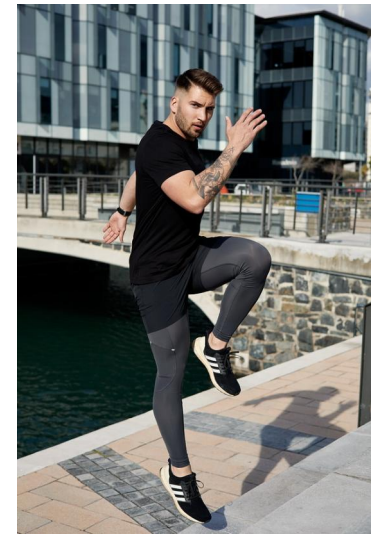

BALI MODEL AGENCY

RICARDO L

Height: 183 cm Chest: 107 cm Waist: 86 cm Shoe: 45

Jalan Pantai Pererenan 98B Pererenan, Mengwi, Bali 80351, Indonesia
+62(0)81353519946 | contact@balimodelagency.com