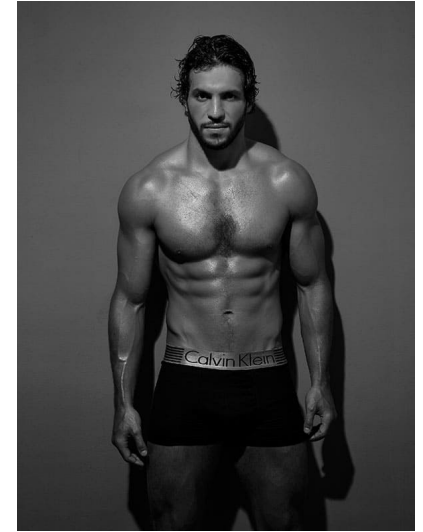

BALI MODEL AGENCY

RACHID A

Height: 185 cm Chest: 110 cm Waist: 86 cm Hips: 110 cm
Shoe: 44 Notes: -

Jalan Pantai Pererenan 98B Pererenan, Mengwi, Bali 80351, Indonesia
+62(0)81338384715 | contact@balimodelagency.com