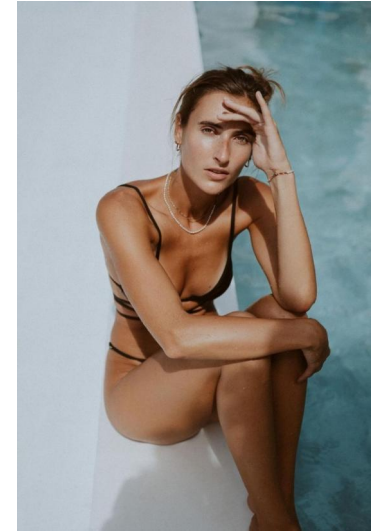

BALI MODEL AGENCY

NADINE

Height: 180 cm Bust: 83 cm Waist: 67 cm Hips: 99 cm
Shoe: 8 Notes: Piercings: 7 4 on the left (1 helix, 3 lobes) - 3
on the left (all lobes)

Jalan Pantai Pererenan 98B Pererenan, Mengwi, Bali 80351, Indonesia
+62(0)81338384715 | contact@balimodelagency.com