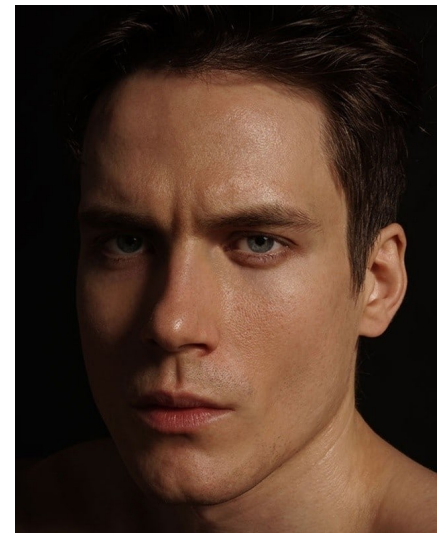

BALI MODEL AGENCY

KIRILL L

Height: 184 cm Chest: 98 cm Waist: 77 cm Hips: 98 cm
Shoe: 42 Notes: -

Jalan Pantai Pererenan 98B Pererenan, Mengwi, Bali 80351, Indonesia
+62(0)81338384715 | contact@balimodelagency.com