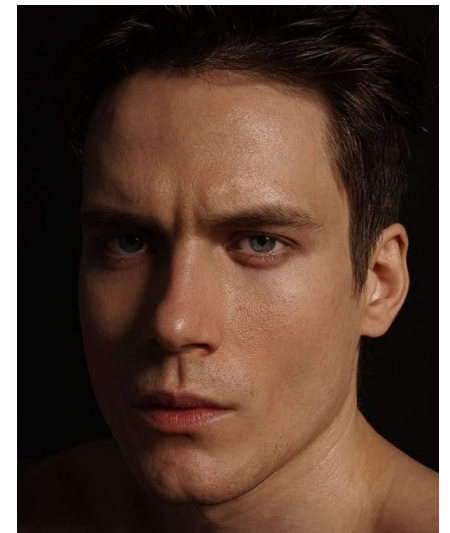

BALI MODEL AGENCY

KIRILL L

Height: 184 cm Chest: 98 cm Waist: 77 cm Hips: 98 cm
Shoe: 42 Notes: -

Jalan Pantai Pererenan 98B Pererenan, Mengwi, Bali 80351, Indonesia
+62(0)81353519946 | contact@balimodelagency.com