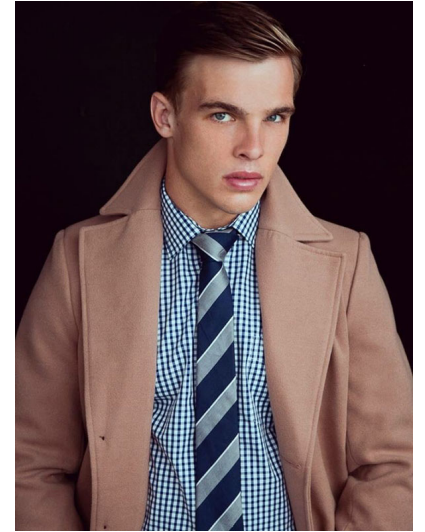

BALI MODEL AGENCY

CHARLES T

Height: 183 cm Chest: 107 cm Waist: 85 cm Hips: 108 cm
Shoe: 44

Jalan Pantai Pererenan 98B Pererenan, Mengwi, Bali 80351, Indonesia
+62(0)81338384715 | contact@balimodelagency.com