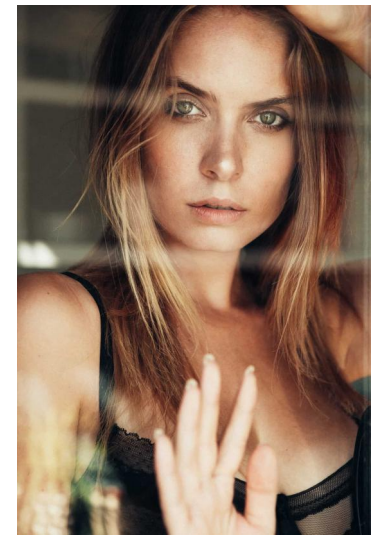

BALI MODEL AGENCY

CAMILLE

Height: 165 cm Bust: 92 cm Waist: 66 cm Hips: 91 cm
Shoe: 39 Notes: piercings: 7 4 on the left (all lobes) - and 3
on the right (all lobes)

Jalan Pantai Pererenan 98B Pererenan, Mengwi, Bali 80351, Indonesia
+62(0)81338384715 | contact@balimodelagency.com