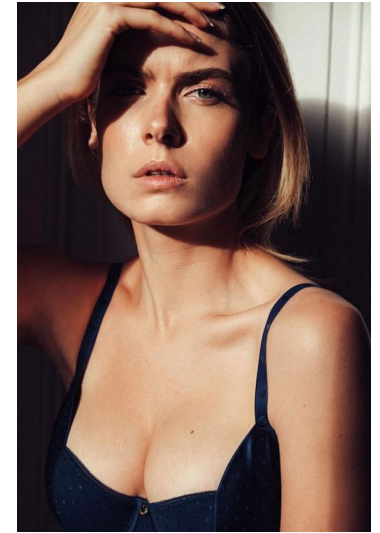

BALI MODEL AGENCY

CAMILLE

Height: 165 cm Bust: 92 cm Waist: 66 cm Hips: 91 cm
Shoe: 39 Notes: piercings: 7 4 on the left (all lobes) - and 3
on the right (all lobes)

Jalan Pantai Pererenan 98B Pererenan, Mengwi, Bali 80351, Indonesia
+62(0)81338384715 | contact@balimodelagency.com